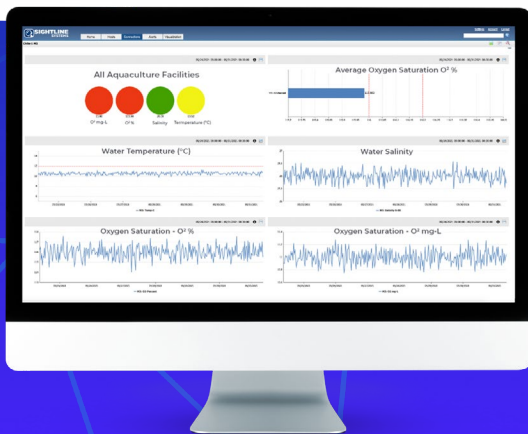

Gain a Competitive Edge in the Global Aquaculture Industry with Sightline EDM

In aquaculture, one small anomaly can have dire business outcomes. Sightline EDM is a comprehensive real-time data monitoring and analytics solution that lets you leverage the data from your operation to prevent kill-off, improve fishery conditions and increase efficiency and production to gain a competitive edge in the global aquaculture industry.

Continuous Water Monitoring

Your aquaculture operations never stop and Sightline EDM's round-the-clock monitoring and custom alerts give you time to act before issues like dissolved oxygen level drops, algae blooms, or temperature fluctuations become too costly.

Real-Time Compliance Reporting

Sightline EDM simplifies and streamlines compliance with the intricate web of shifting global regulations on aquaculture with real-time monitoring and compliance reporting.

Operational Snapshot at a Glance

Get a whole-picture, easy-to-understand snapshot of hatcheries, feed requirements, processing operations, and more within Sightline EDM's dashboard.

Visualize the processing & packaging operations across facilities, gain actionable insights as well as efficiency opportunities, and reduce downtime.